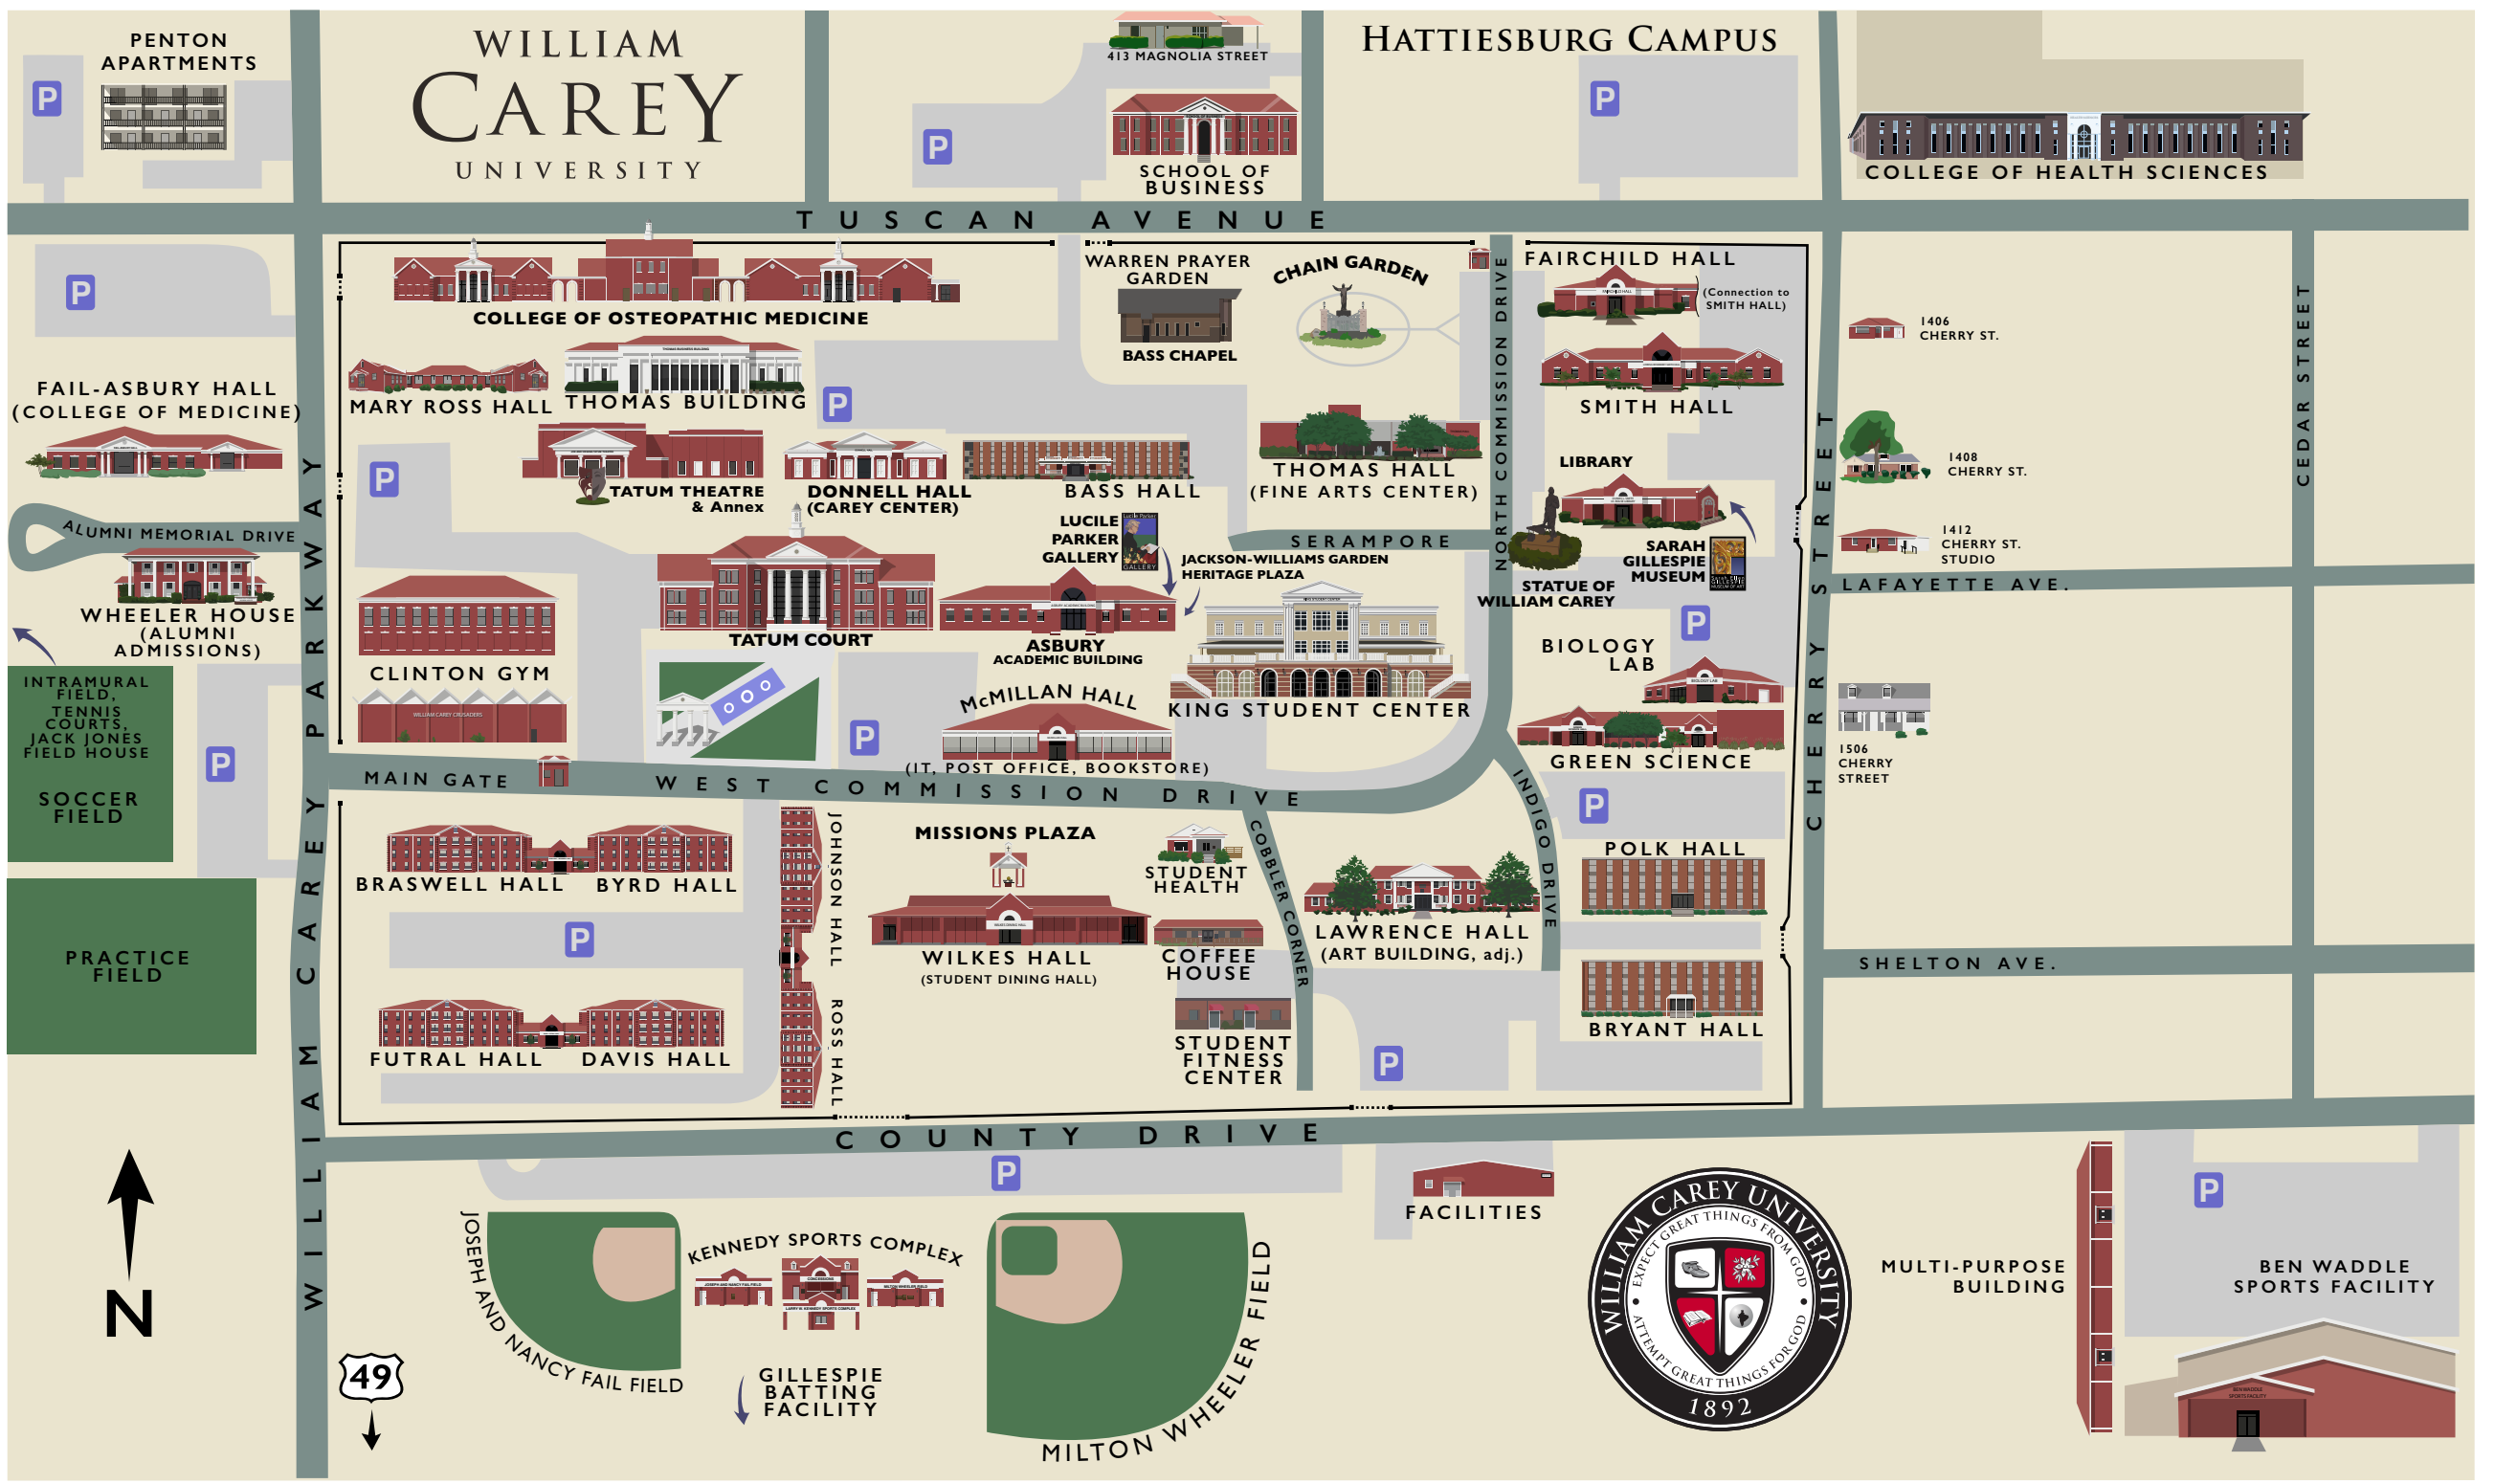

WILLIAM CAREY UNIVERSITY

HATTIESBURG CAMPUS